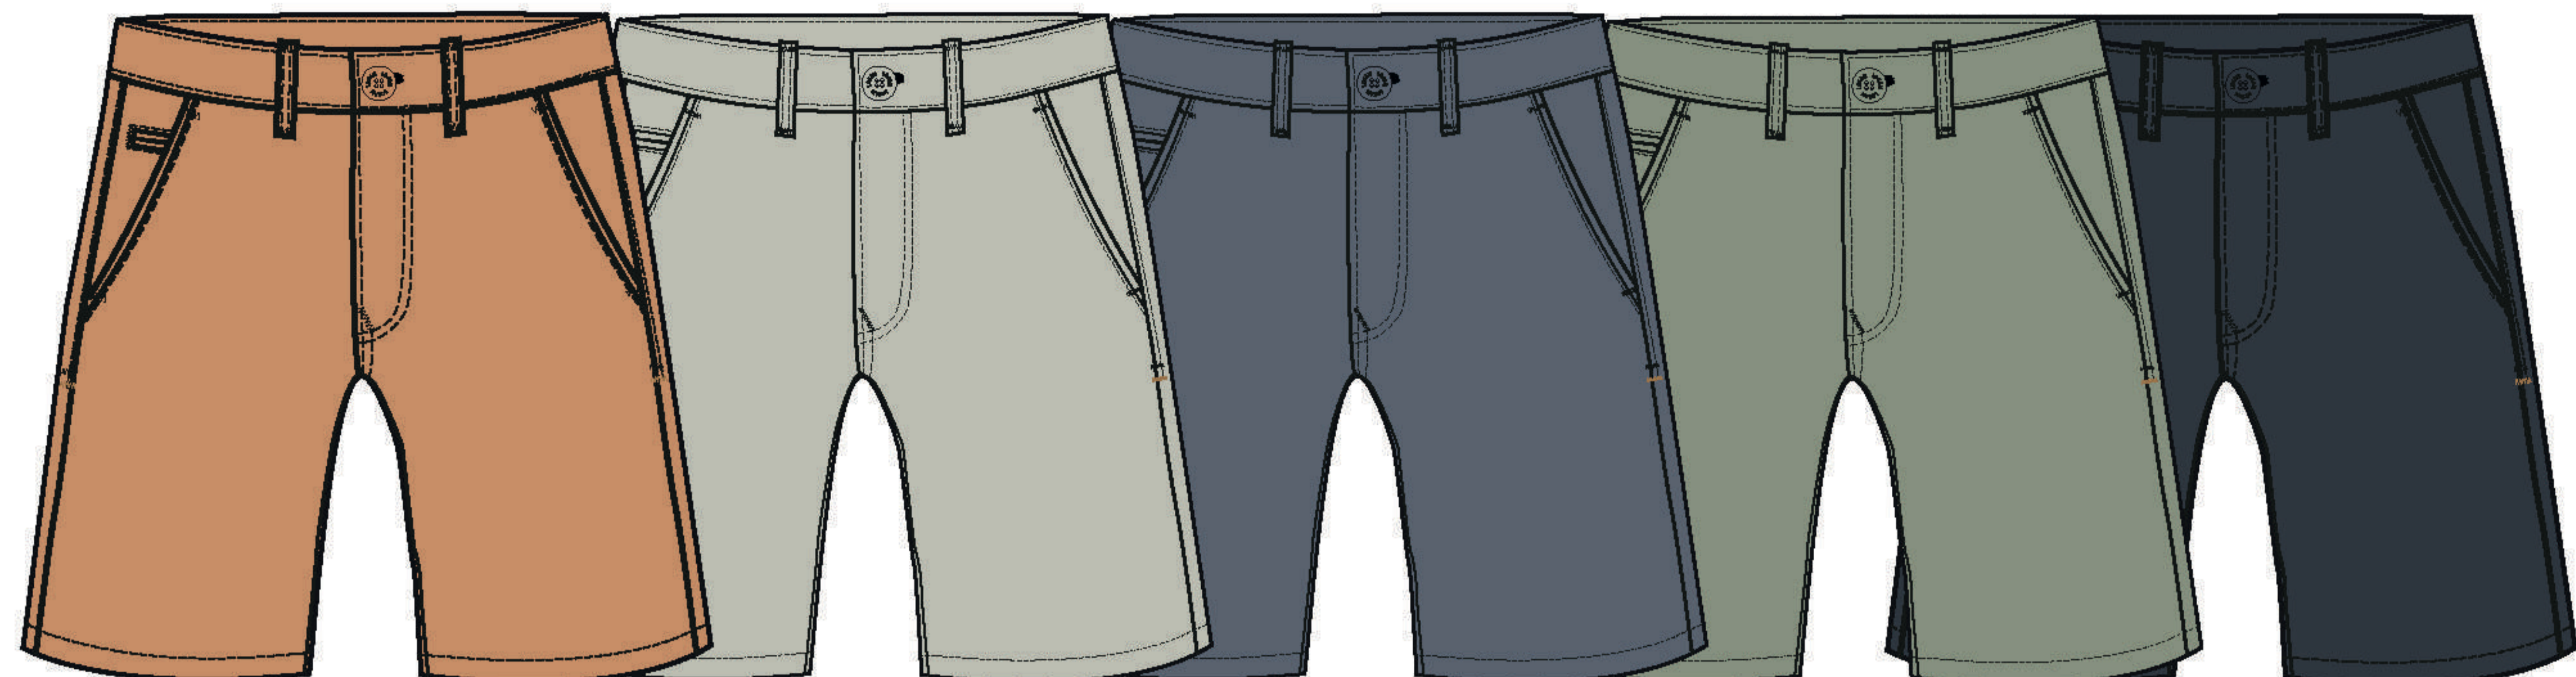

052 TANGERINE 036 LIGHT STONE 023 MEDIUM BLUE INDIGO 017 KHAKI GREEN 033 NAVY