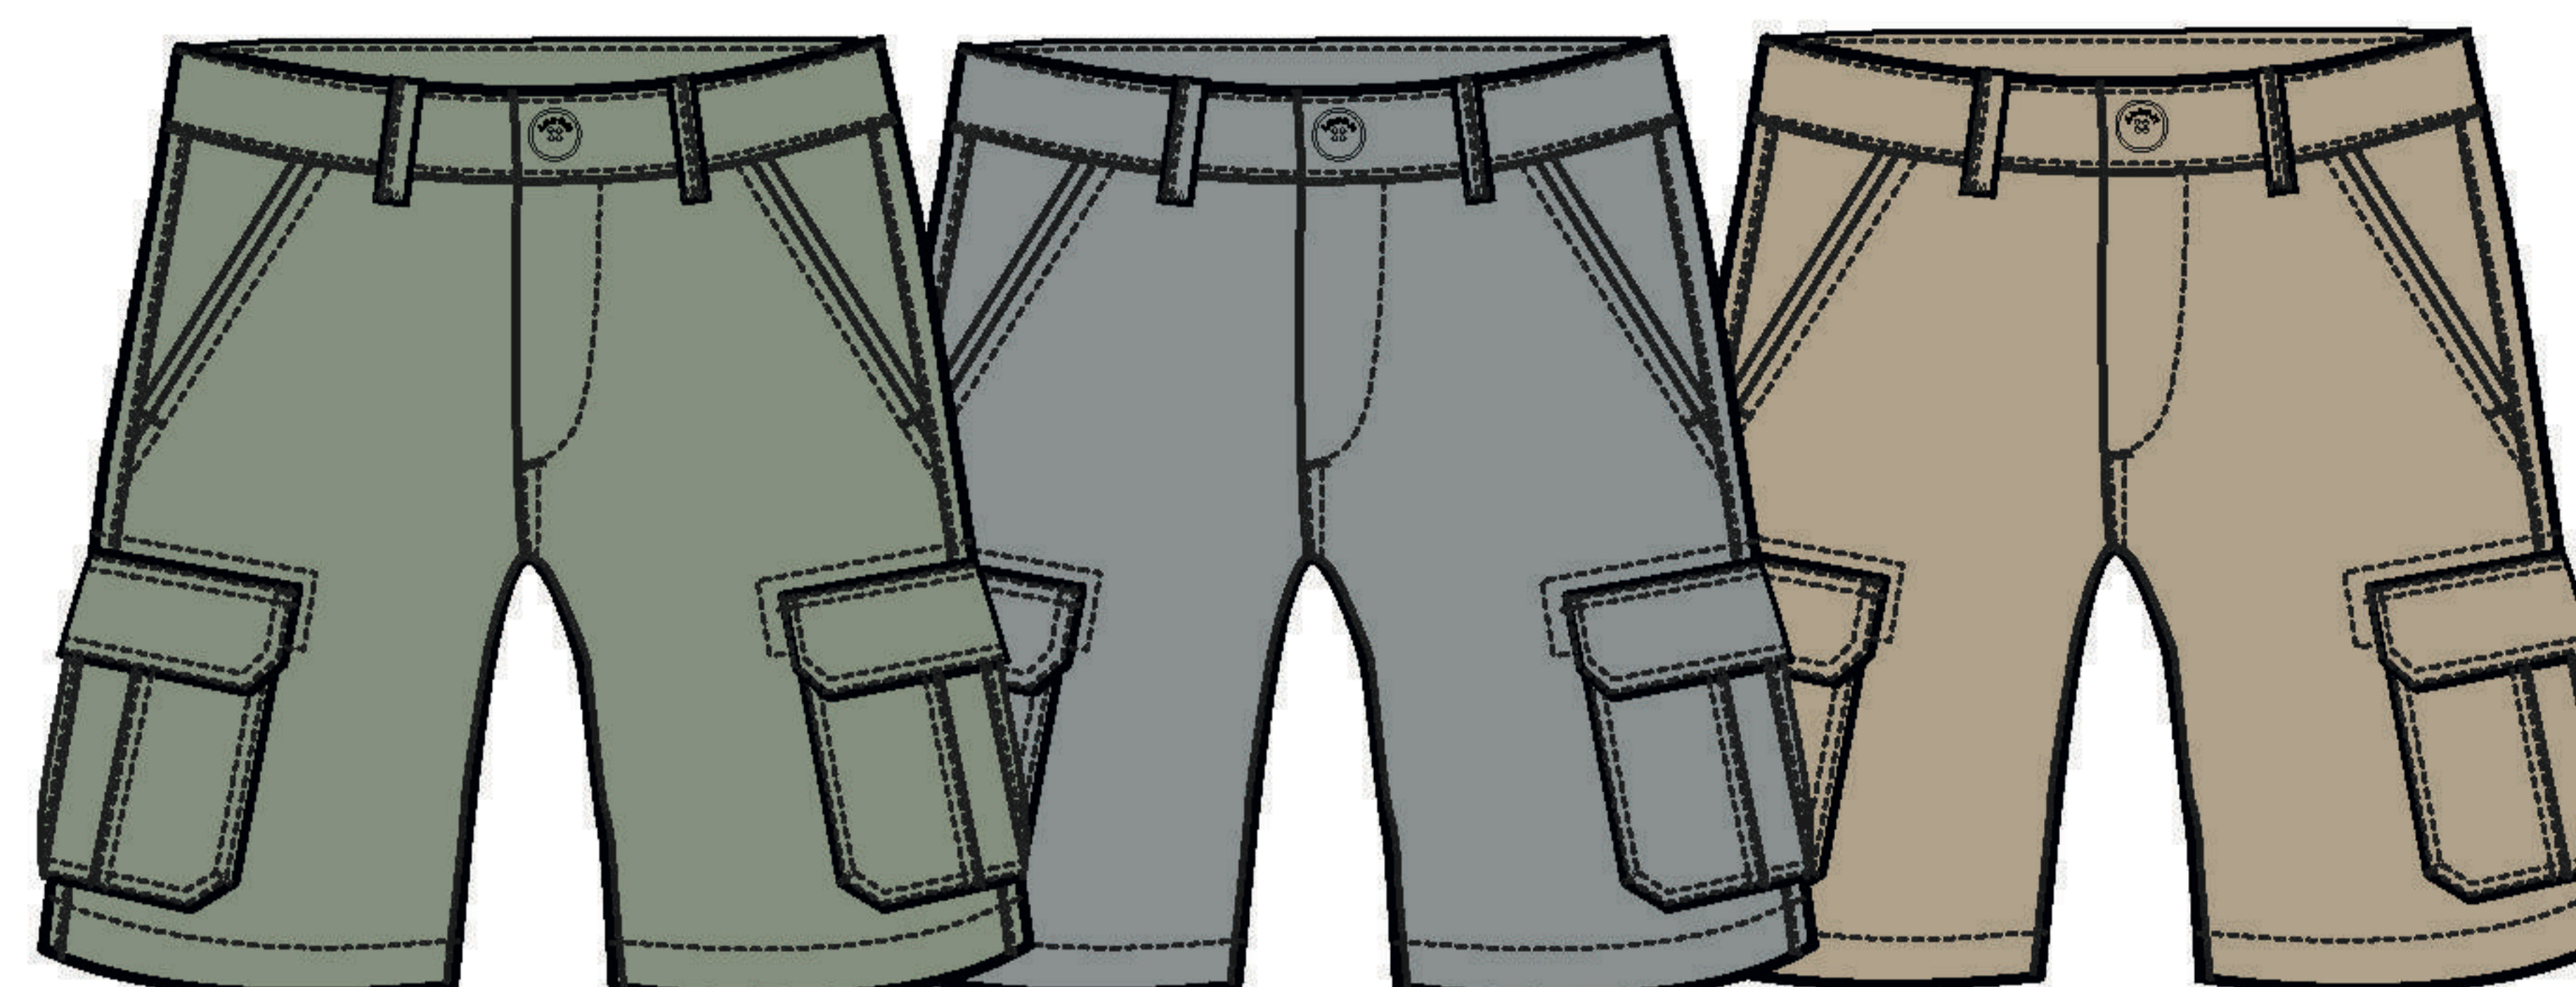

ES00GR250010 / AQUILES TAILORING FIT

017 KHAKI GREEN 015 MEDIUM GREY 002 BEIGE