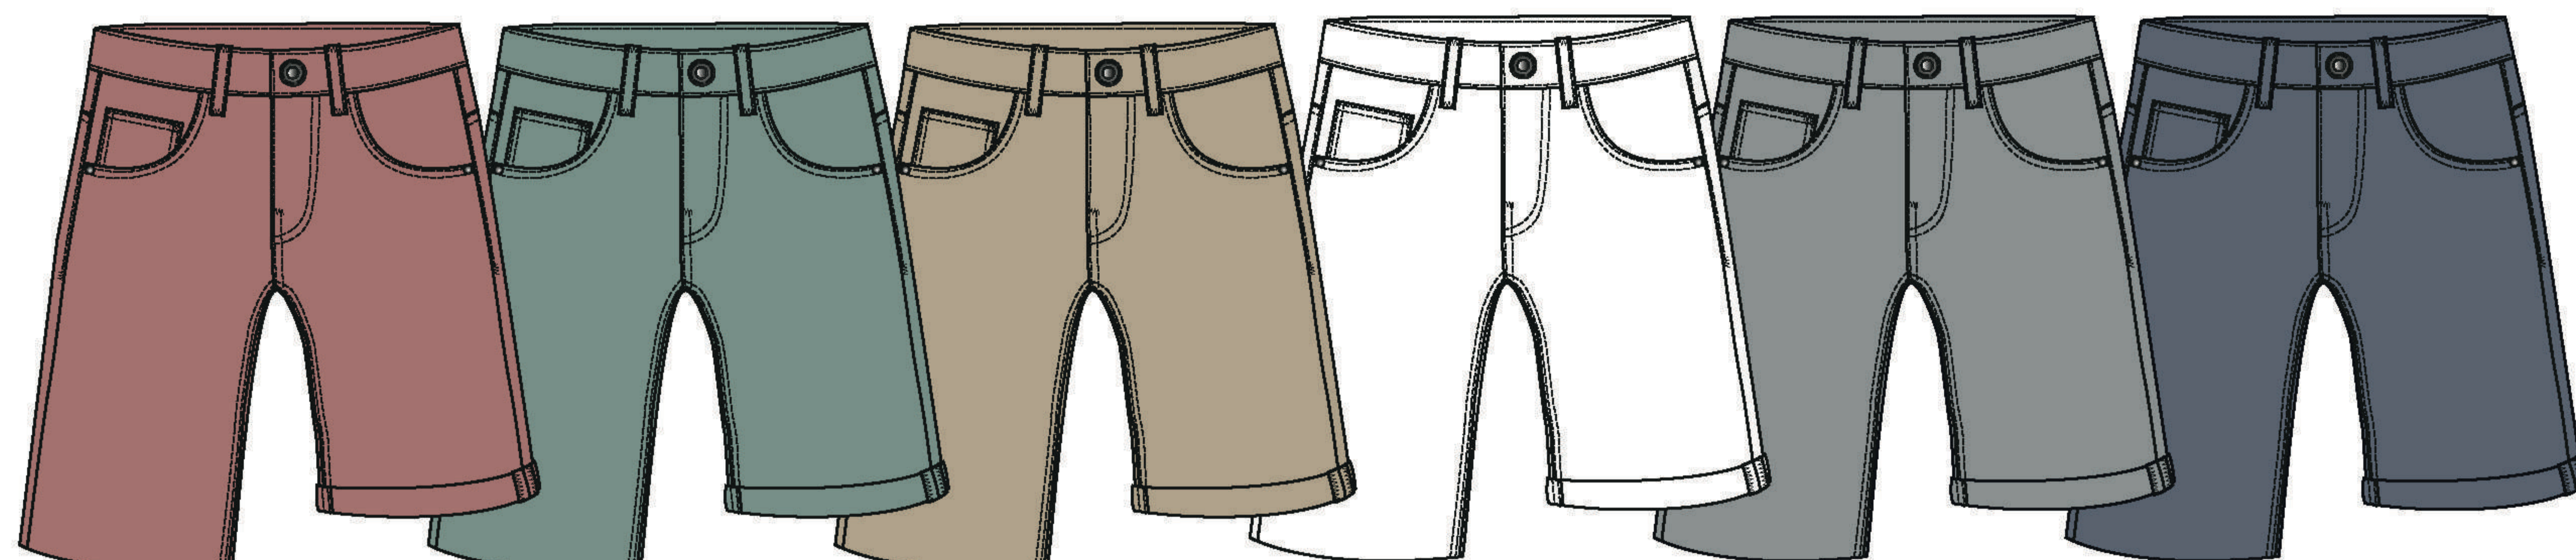

SS26GR320002 / FINEO

051 SALMON 039 MEDIUM GREEN 002 BEIGE 000 WHITE 015 MEDIUM GREY 023 MEDIUM BLUE INDIGO