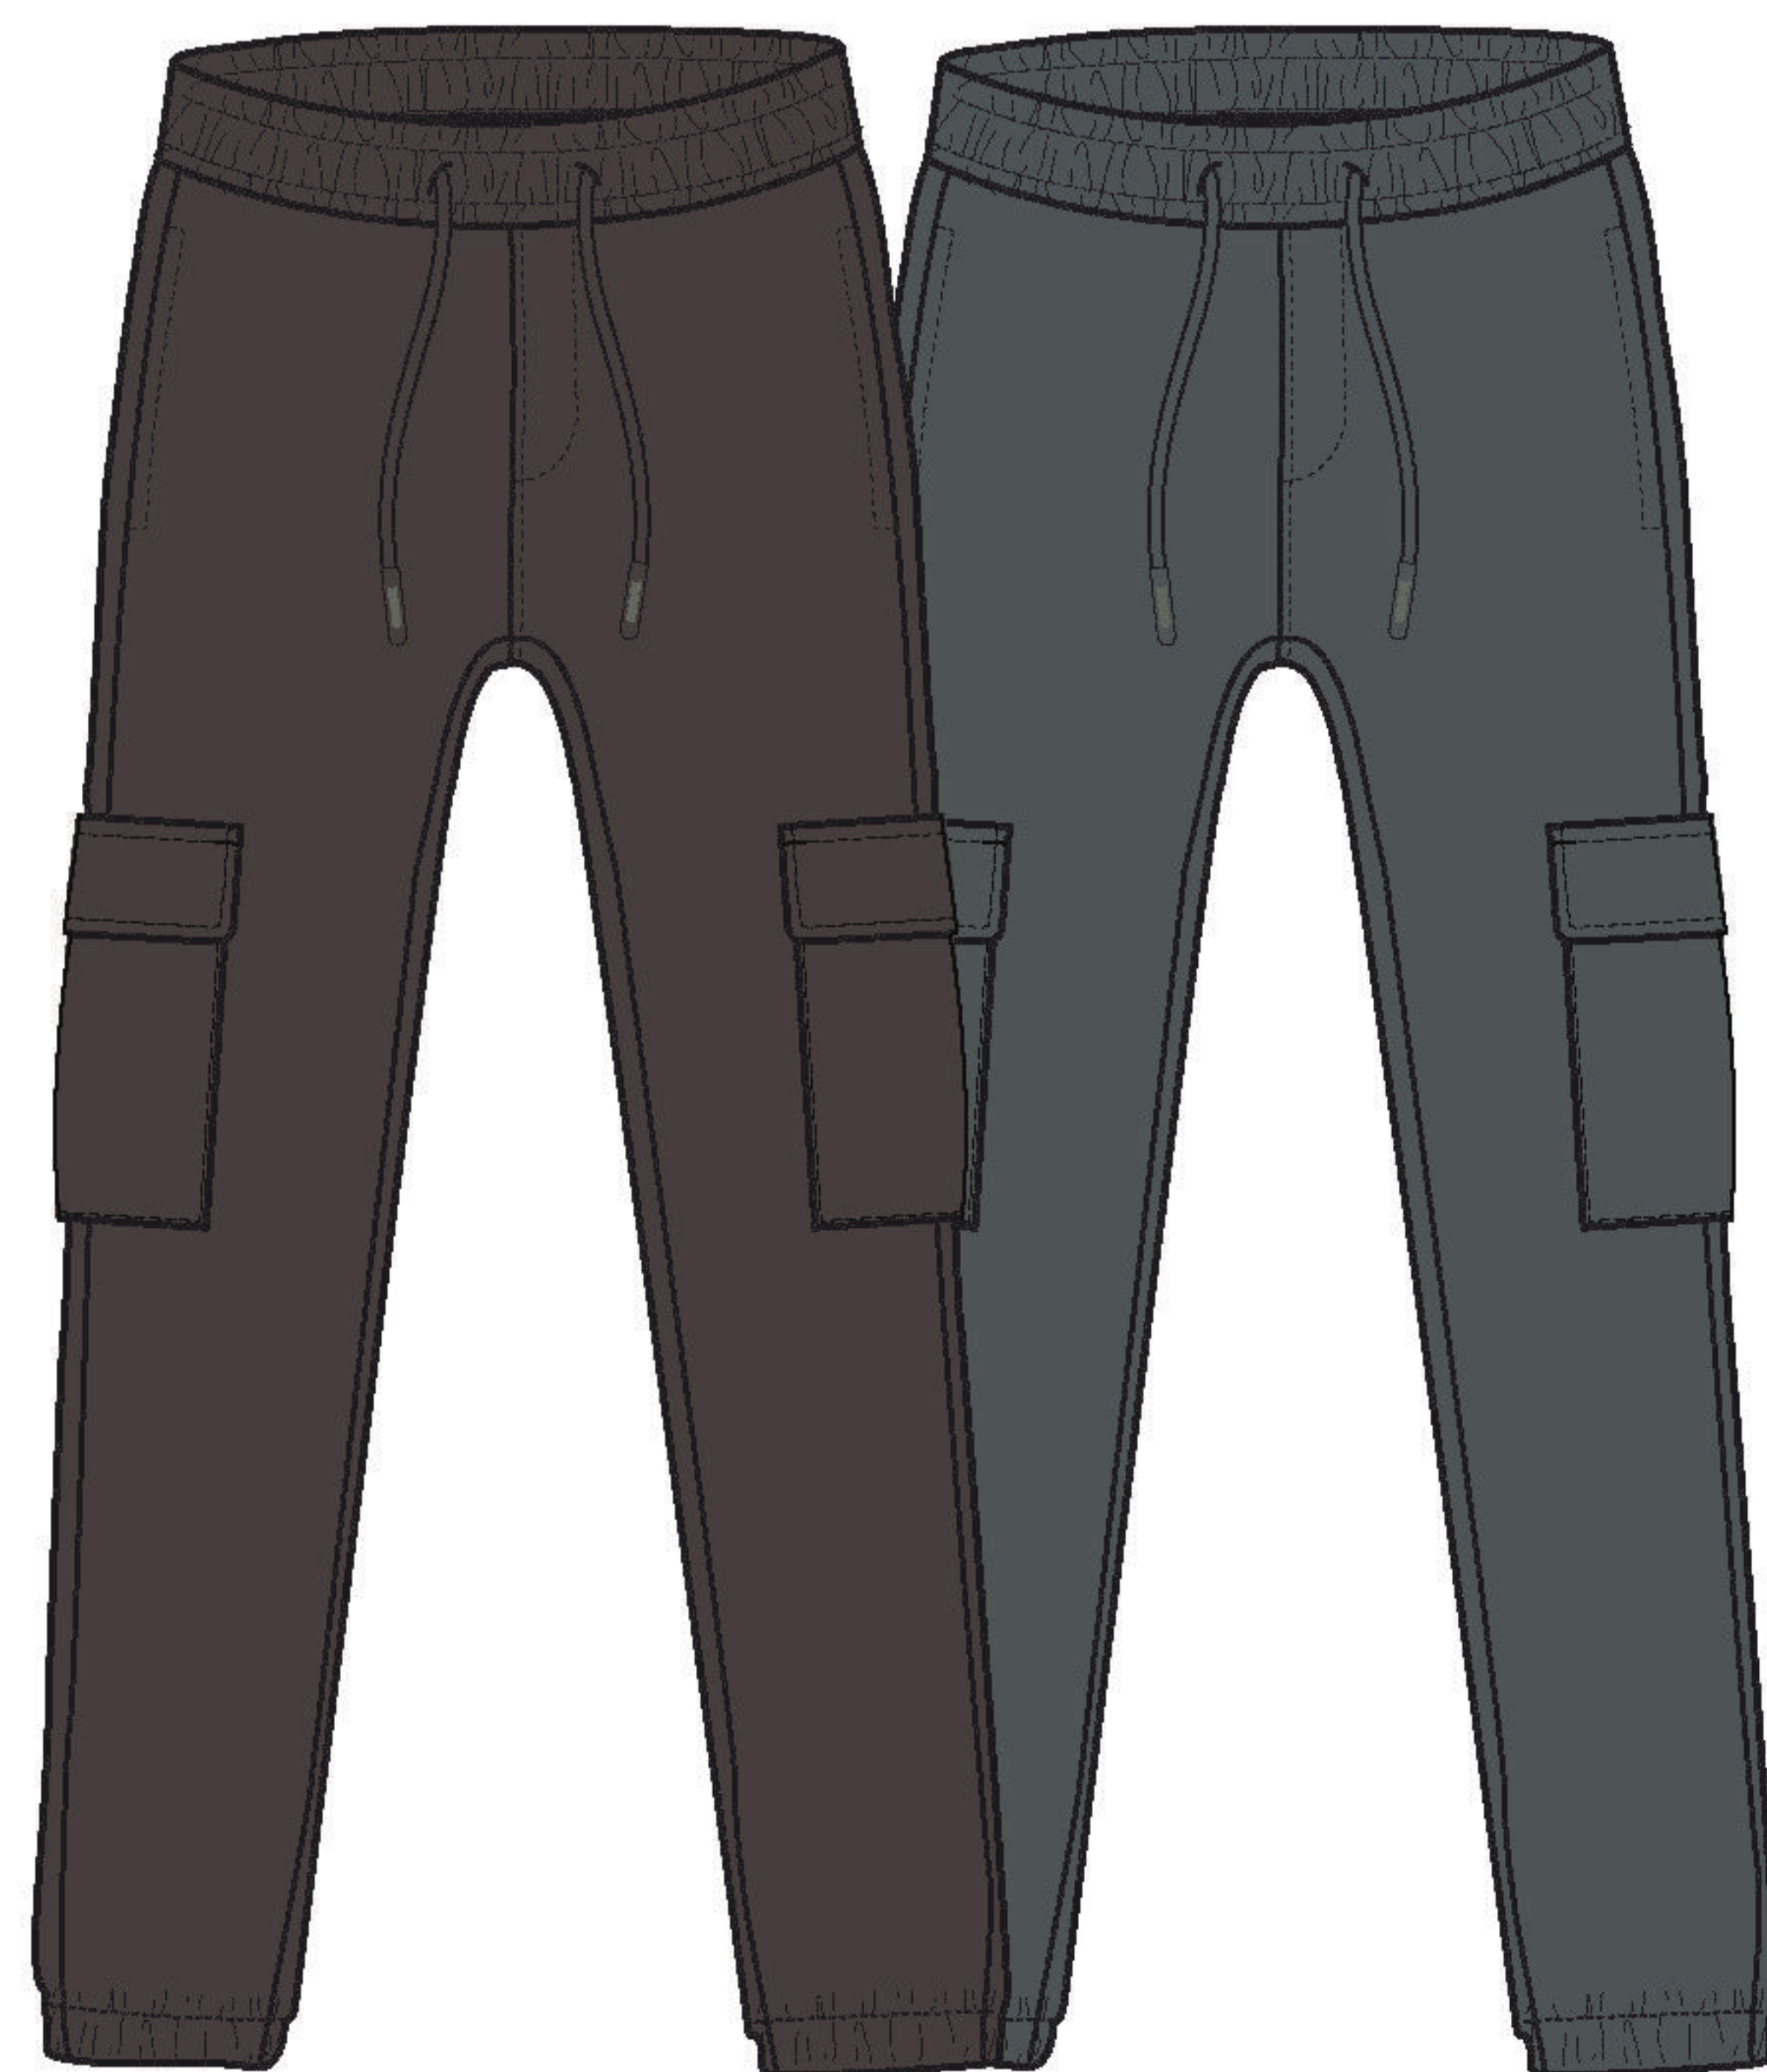

★ 54 LEAD

**AW26GR250021**

★18 BLACK BROWN      54 LEAD  
AS AW26GR250022

**AW26GR250022**

COTTON INTERLOCK

★ 54 LEAD

**AW26GR250020**

TECHNIC INTERLOCK